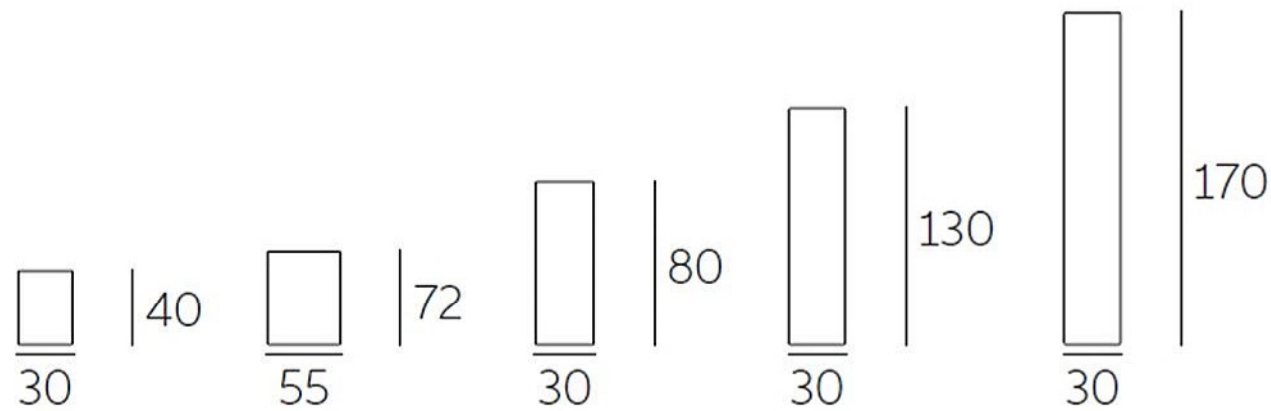

Fluo floor lamp

Materials
polyethylene