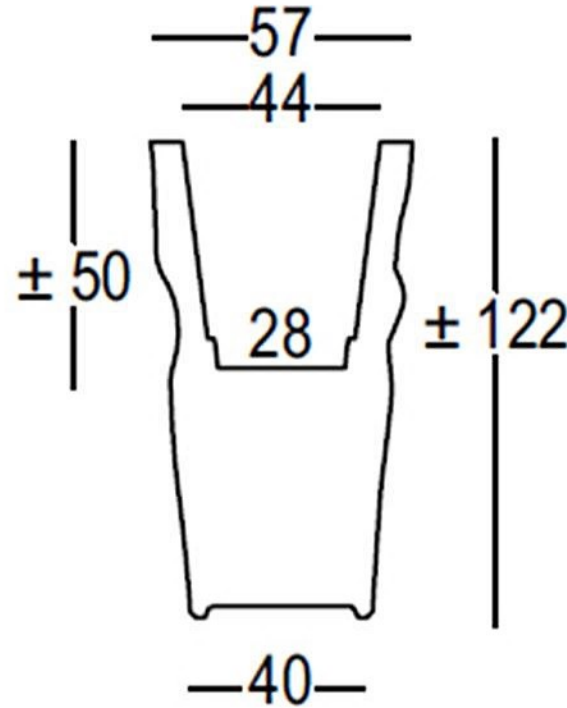

PlasFort
DESIGN

SPACE

BASIC COLOURS

Art. 6247 | SAVING/SPACE/VASE

- A5
- C2
- 86
- 87

Light version

PlasFort
DESIGN

TAMBO