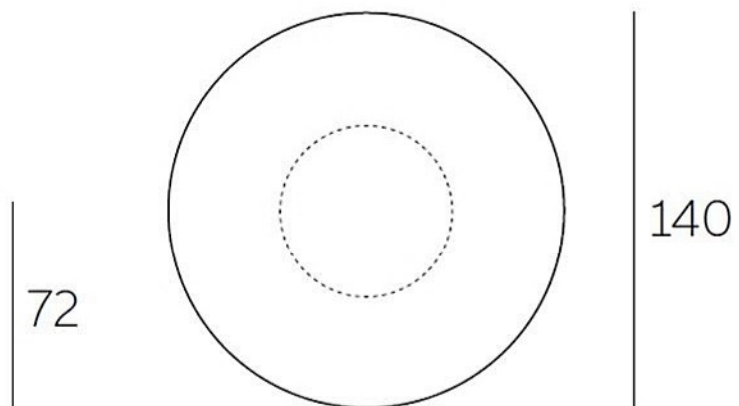

Ed table

Materials
polyethylene
tempered glass