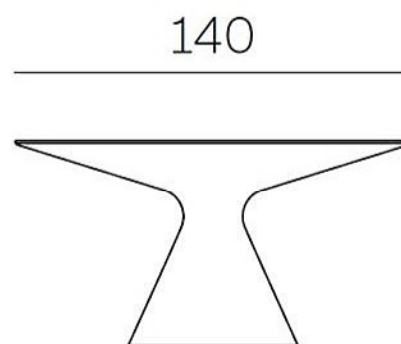

Ed table

Materials
polyethylene
tempered glass