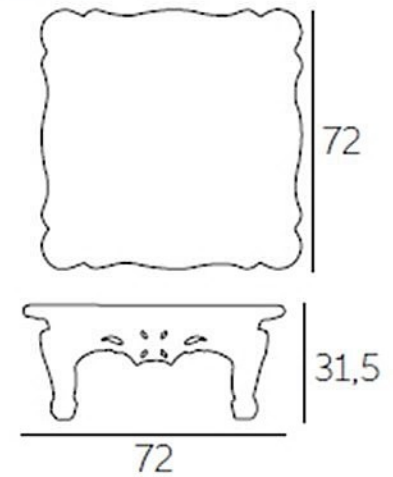

TEL 252 409 999

PlasFort
DESIGN

Duke of Love coffee table

Materials
polyethylene

Pot of Love pot

Materials
polyethylene

PlasFort
DESIGN

A alta costura em Rotomoldagem...