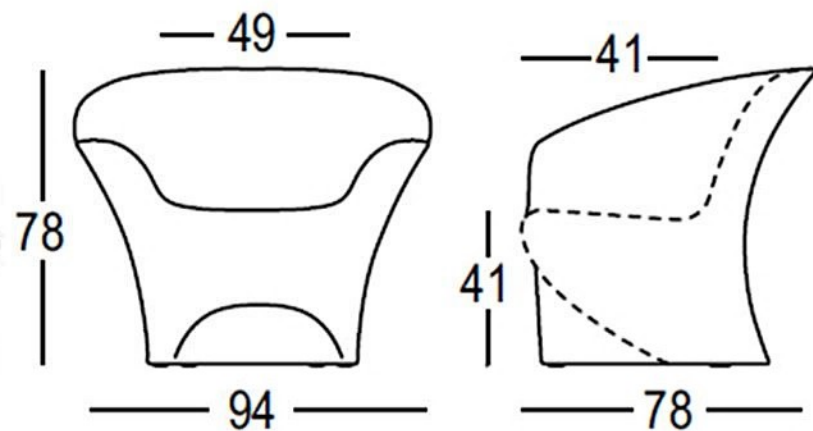

A5

B1

C2

69

86

PlasFort
DESIGN

OHLA
ARMCHAIR

BASIC COLOURS