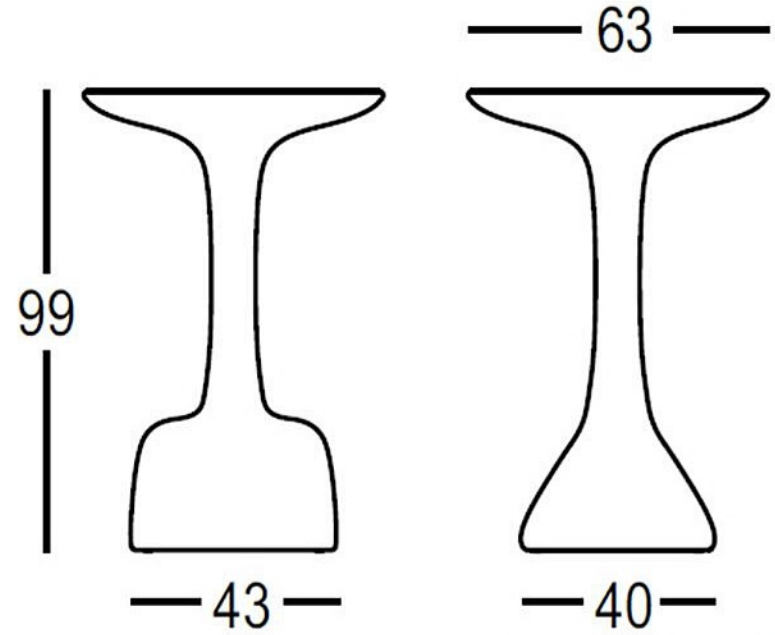

ARMILLARIA
TABLE

Art. 6250 | ARMILLARIA TABLE

- C2
- C9
- G9
- N4
- 69
- 87

TOP Ø 63 - Art. A4260
PE - Polietilene / Polyethylene

- C2
- 69

TOP Ø 63 - Art. A4262
Legno / Wood*

*Intended for use in covered outdoor environments. Do not expose to the elements.