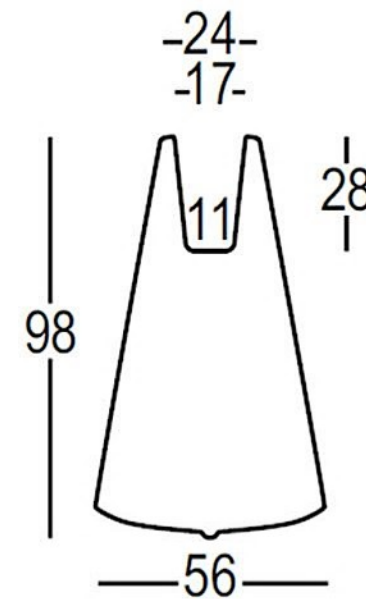

TROTTOLA 98

BASIC COLOURS

Art. 6215 | TROTTOLA 28

Art. 6216 | TROTTOLA 98

D5

L4