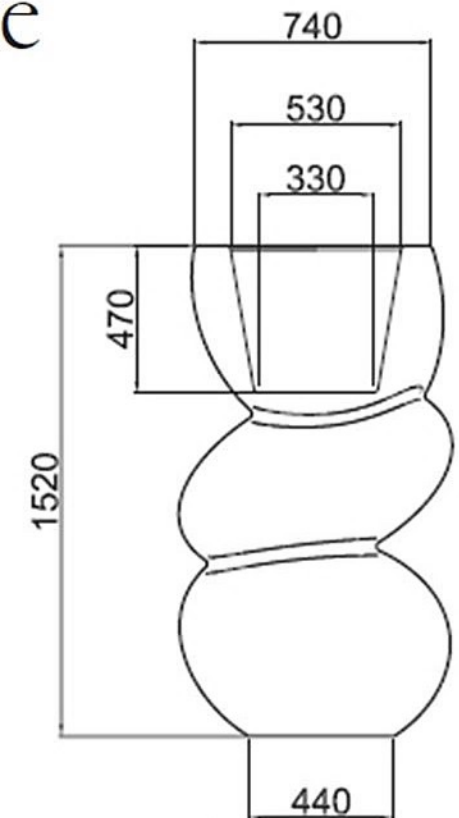

high

HILO & NAIF ONLY