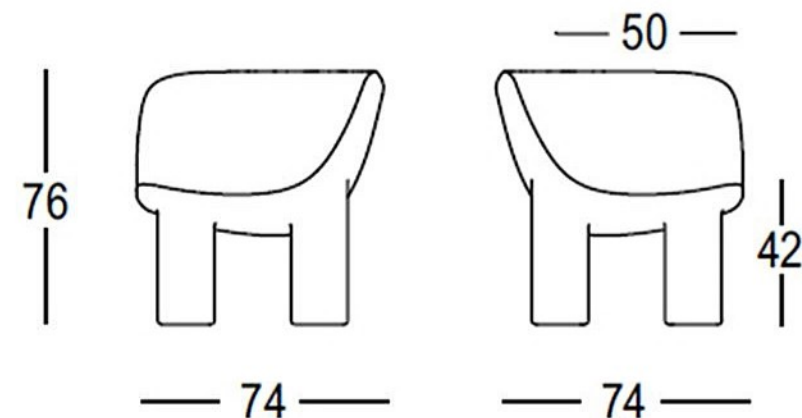

- C9 **Only INDOOR.**
We recommend indoor use.
In the outdoor environment
avoid directly solar light
exposure.
- G9
- N4
- 87

PlasFort
DESIGN

ATENE ARMCHAIR
ATENE CORNER

ARMCHAIR

CORNER

BASIC COLOURS

CUSHION