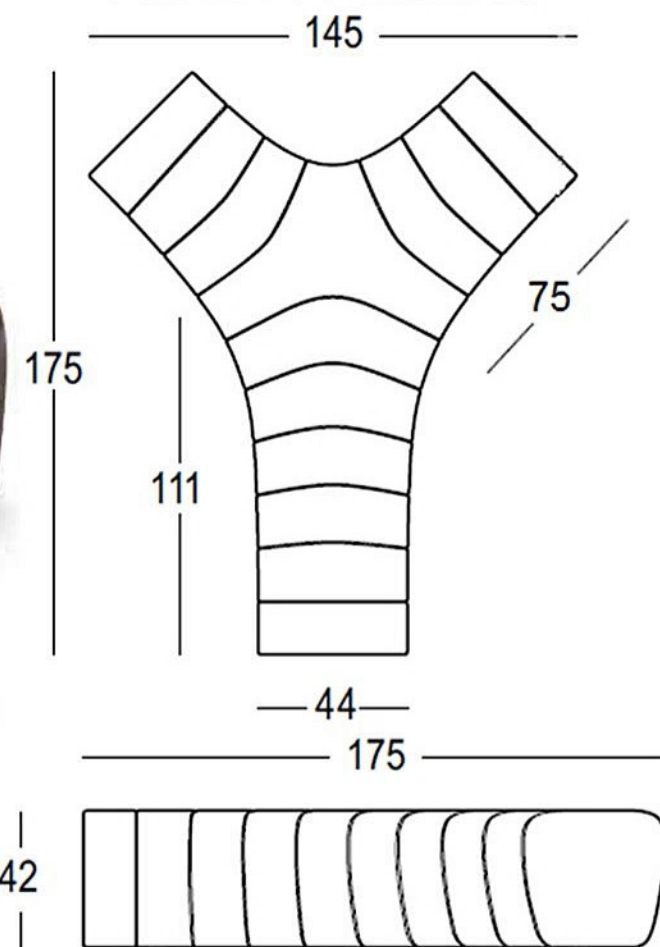

Il Vaso pot

Materials
polyethylene

PlasFort
DESIGN

JETLAG

Art. 6291 | JETLAG

Light version

PlasFort
DESIGN

JETLAG CHAIR