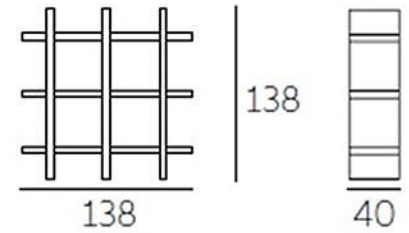

Mybook bookcase

Materials
polyethylene

PlasFort
DESIGN

NANÀ HIGH TABLE

ANTHRACITE

PURPLE

ORANGE

GREEN