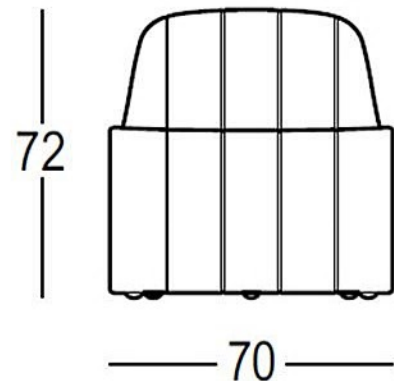

Art. 6293 | JETLAG CHAIR