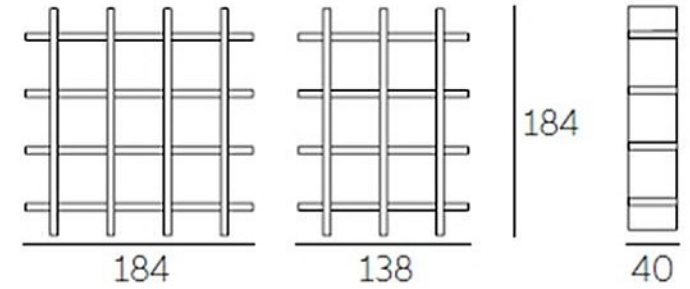

Mybook bookcase

Materials
polyethylene

PlasFort
DESIGN

NANÀ HIGH TABLE

ANTHRACITE

PURPLE

ORANGE

GREEN