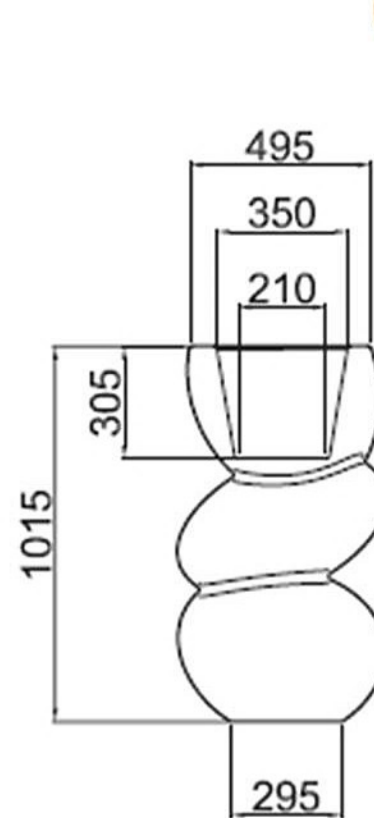

Caprice

tall