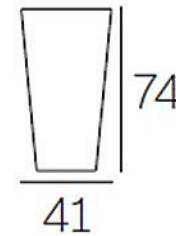

Y-Pot pot

Materials
polyethylene