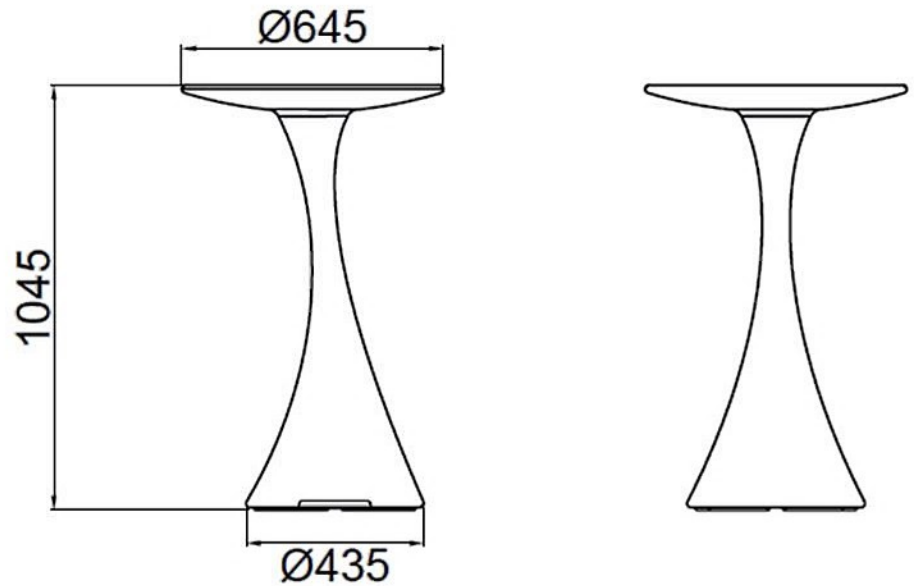

Mybook bookcase

Materials
polyethylene

PlasFort
DESIGN

NANÀ HIGH TABLE

ANTHRACITE

PURPLE

ORANGE

GREEN