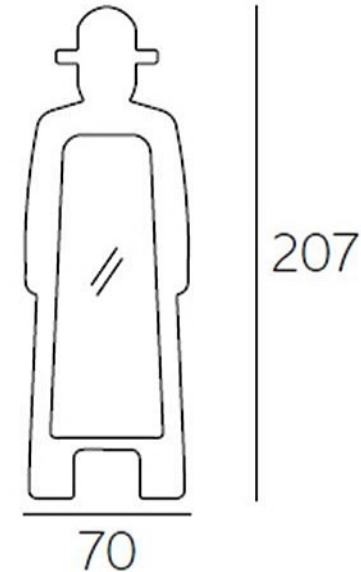

Materials
polyethylene