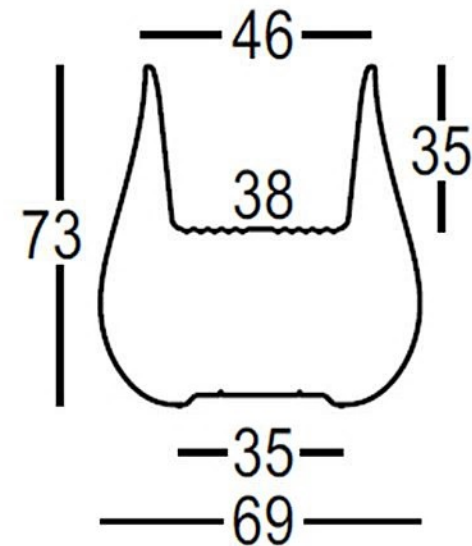

DROP

BASIC COLOURS		LACCATI	
Art. 6254 | DROP		Art. 6554 | DROP	
C2		D8	
G9		03	
74		07	
86			
87