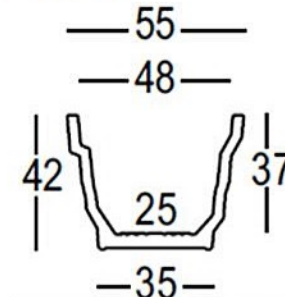

PlasFort
DESIGN

A alta costura em Rotomoldagem...

REBELOT

MINI REBELOT

REBELOT 45

REBELOT 55

REBELOT 65

REBELOT

BASIC COLOURS

Art. 6268 | MINI REBELOT

C2

74

86

BASIC COLOURS

Art. 6231 | REBELOT 45

Art. 6232 | REBELOT 55

Art. 6233 | REBELOT 65

Art. 6224 | REBELOT

C2

86

87

LACCATI

Art. 6531 | REBELOT 45

Art. 6532 | REBELOT 55

Art. 6533 | REBELOT 65

Art. 6524 | REBELOT

D7

03

07

86

METALLIZED

Art. 6831 | REBELOT 45

Art. 6832 | REBELOT 55

Art. 6833 | REBELOT 65

Art. 6824 | REBELOT

C8