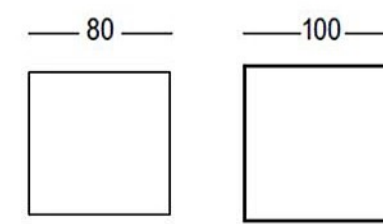

STRUCTURE

TOP

TOP Round

Ø 80 - Art. **A4494**

Ø 100 - Art. **A4498**

Ø 80 - Art. **A4495**

Ø 100 - Art. **A4499**

TOP Quadrato

80x80 - Art. **A4492**

100x100 - Art. **A4496**

80x80 - Art. **A4493**

100x100 - Art. **A4497**

TOP Rectangular

180x60 - Art. **A4470**

180x60 - Art. **A4471**

C2

M9

N2

N4

16

34

87