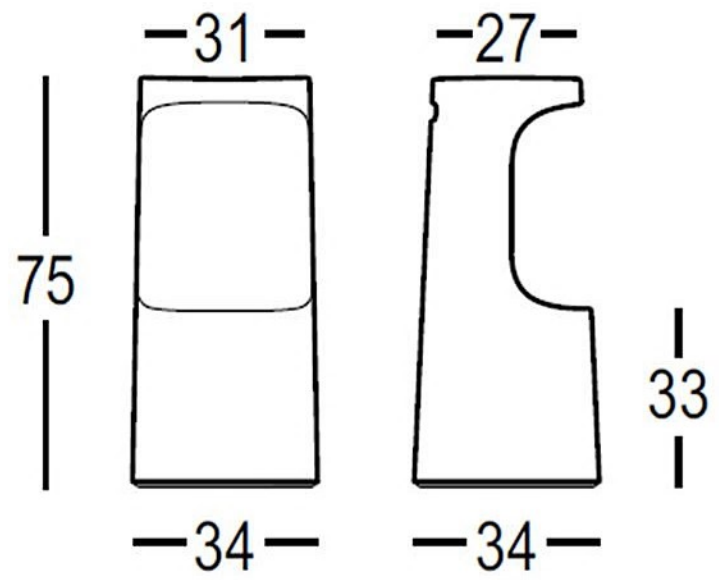

FURA STOOL

Art. 6294 | FURA STOOL

- C2
- L4
- M9
- N2
- 87