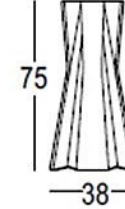

FROZEN DINING TABLE

Art. 6311 | FROZEN DINING TABLE