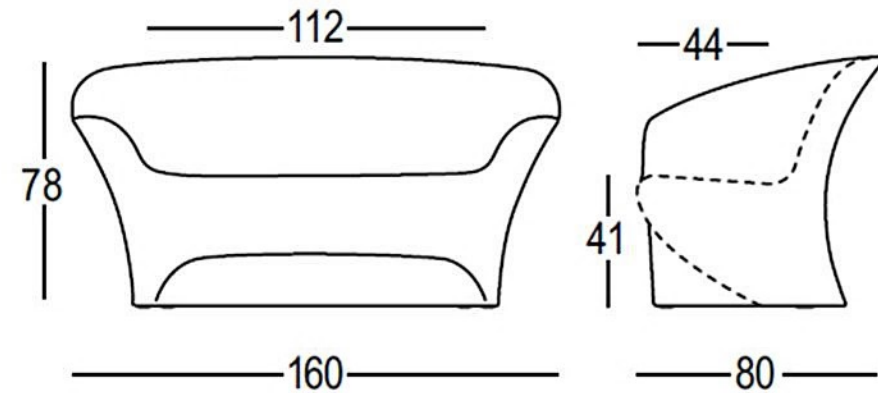

Art. 6238 | OHLA ARMCHAIR

- C2
- L4
- M9
- N2
- N4
- 69
- 87

LACCATI

Art. 6538 | OHLA ARMCHAIR

- D7
- 03
- 07

Light version

PlasFort
DESIGN

OHLA
SOFA