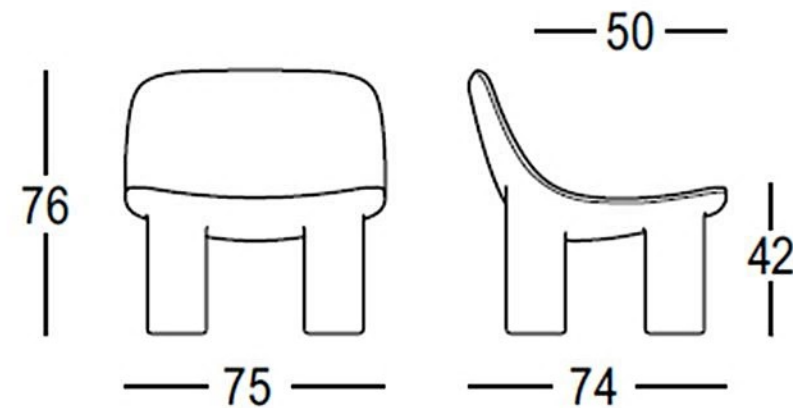

ATENE ARMCHAIR
ATENE CORNER