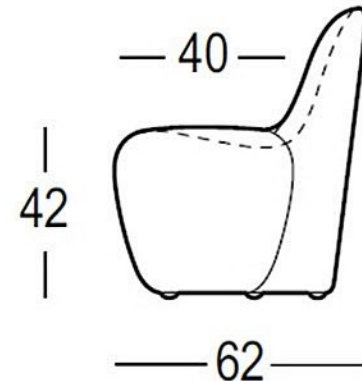

Art. 6293 | JETLAG CHAIR