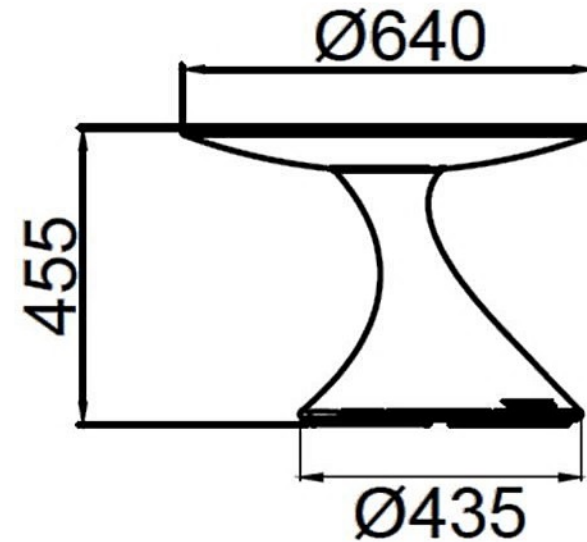

TOM COFFEE TABLE

ANTHRACITE

PURPLE

ORANGE

GREEN

WHITE

AVIATOR

RED

MANDARIN

TURTLEDOVE