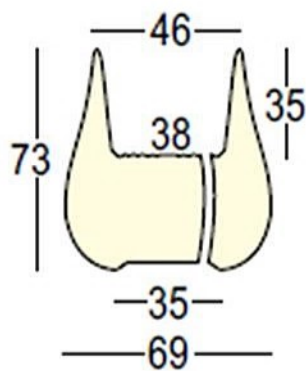

Rua das Indústrias, 1145
4785-628 Trofa

www.plasfort.com

TEL 252 409 999