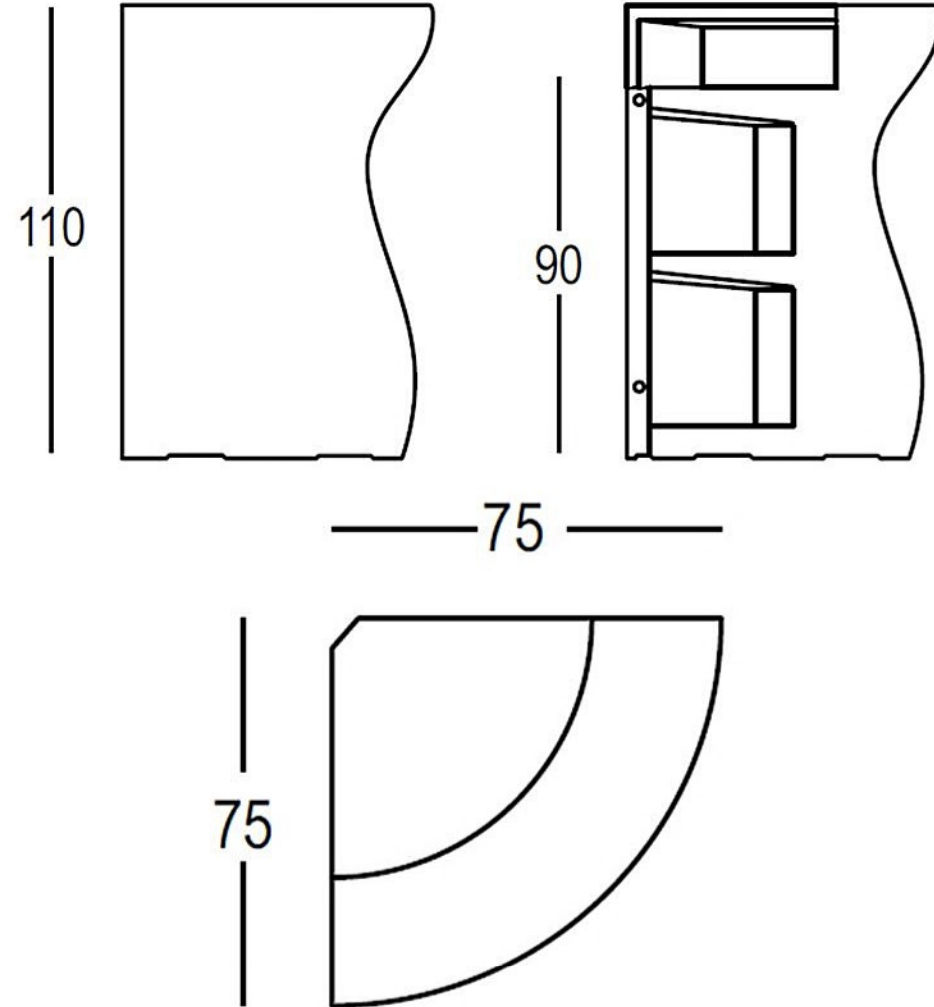

Art. 6278 | BARTOLOMEO CORNER

Light version