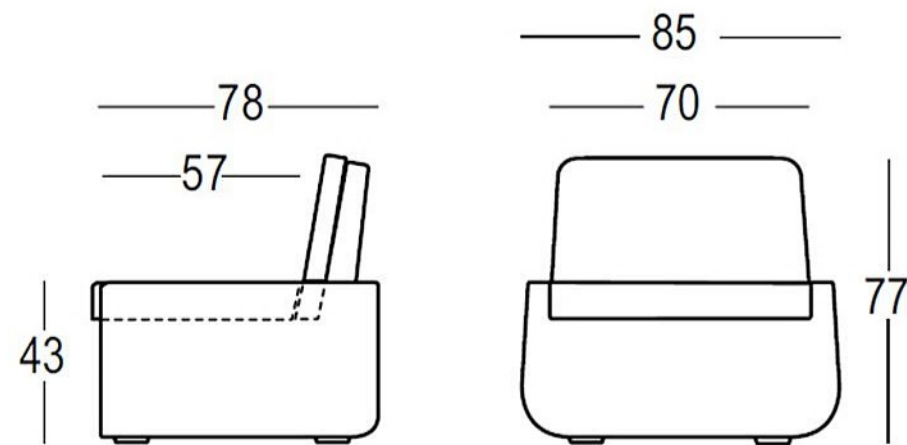

G9

N4

34

Art. 6345 | BOLD ARMCHAIR

Light version

PlasFort
DESIGN

BOLD SOFA

TESSUTO