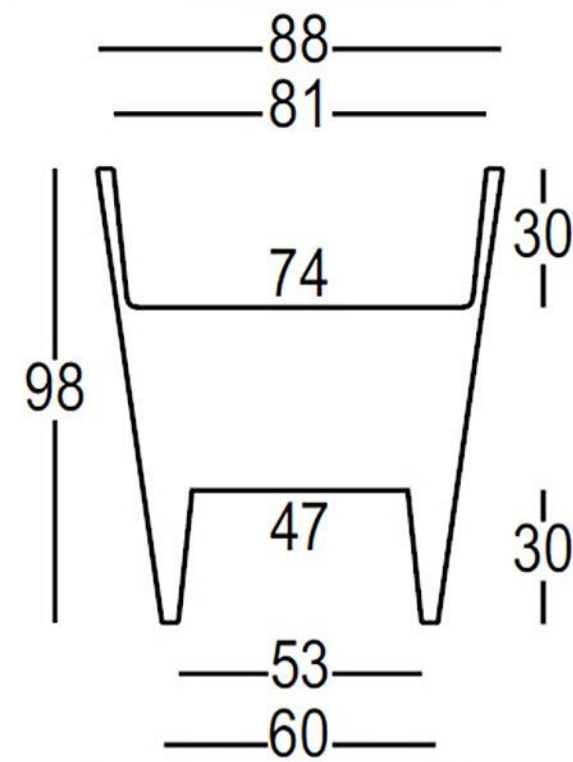

REVERSE

BASIC COLOURS		LACCATI	
Art. 6227 | REVERSE		Art. 6527 | REVERSE	
C2		07	
69		86	
84			
87