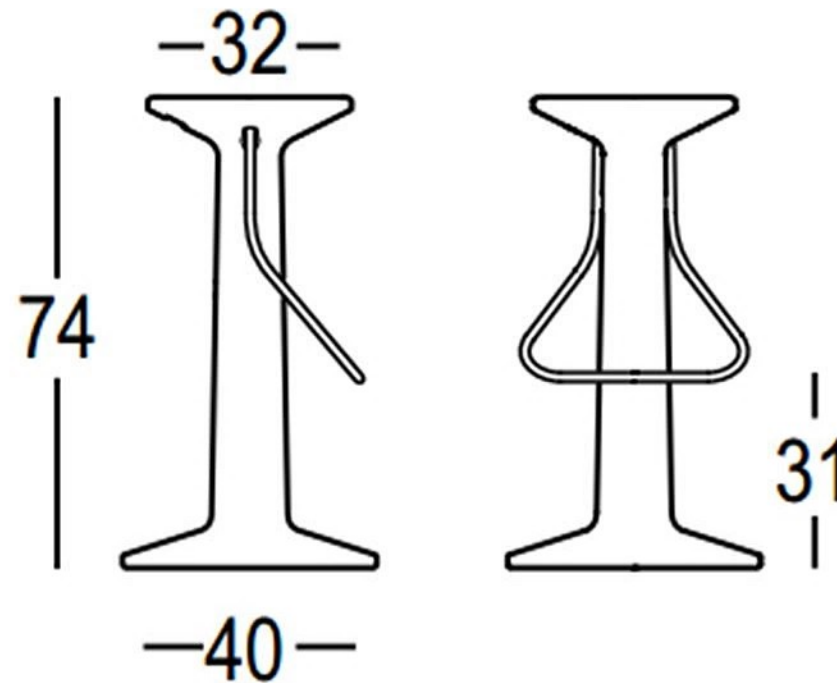

TOOL
STOOL

BASIC COLOURS

Art. 6379 | TOOL STOOL

- C2
- C9
- M9
- 34
- 87