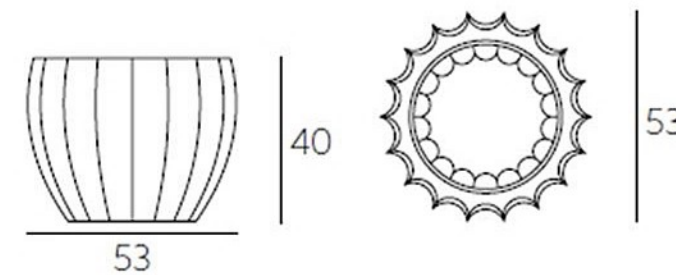

Materials
polyethylene

Star pot