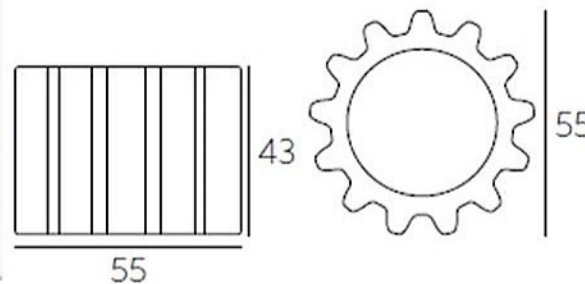

Materials
polyethylene

Star pot