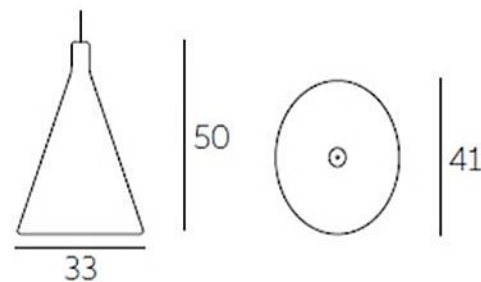

Juxt hanging lamp

Materials
polyethylene