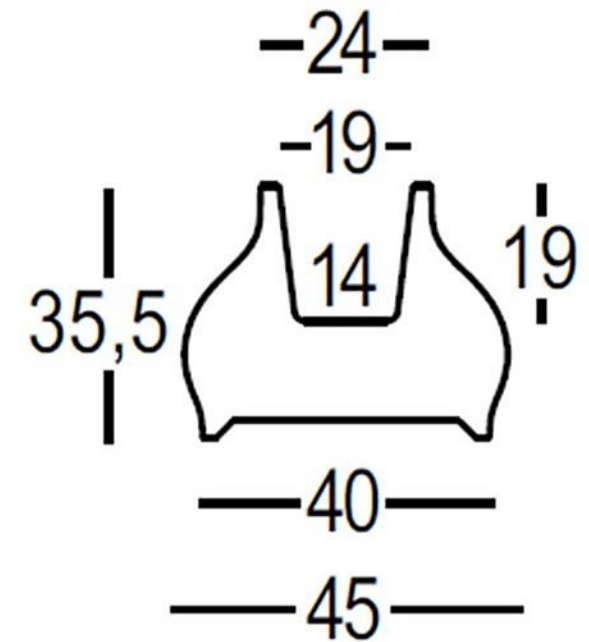

FUZZY POT

BASIC COLOURS

LACCATI

METALLIZED

Art. 6237 | FUZZY POT

Art. 6537 | FUZZY POT

Art. 6837 | FUZZY POT

B2

D3

E8

C2

D7

C9

07

69

87