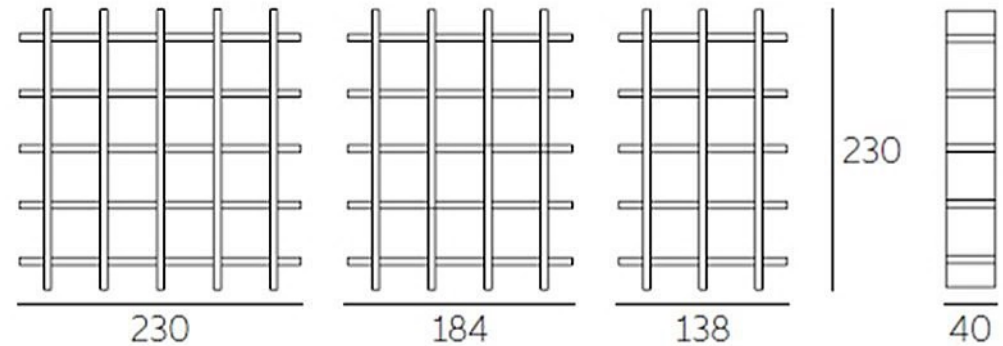

Mybook bookcase

Materials
polyethylene

PlasFort
DESIGN

NANÀ HIGH TABLE

ANTHRACITE

PURPLE

ORANGE

GREEN