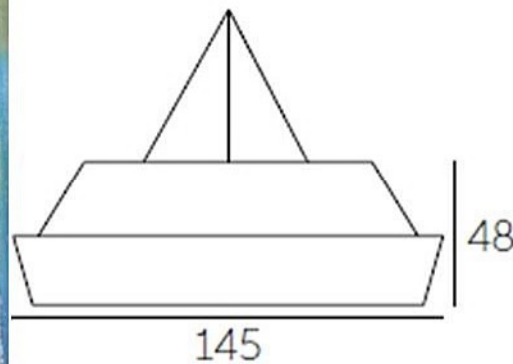

Ufo hanging lamp

Materials
polyethylene