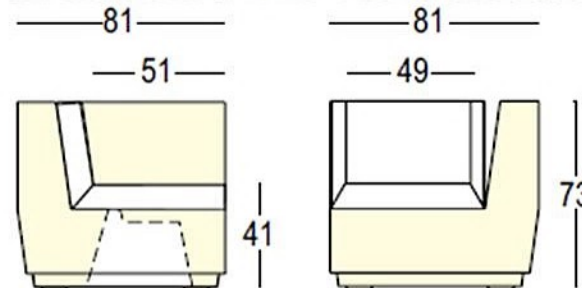

PlasFort
DESIGN

A alta costura em Rotomoldagem...

BIG CUT ARMCHAIR LIGHT
BIG CUT CORNER LIGHT

BIG CUT
MODULE LIGHT

Art. 8279 BIG CUT ARMCHAIR LIGHT

ARMCHAIR

Art. 8281 | BIG CUT CORNER LIGHT

CORNER