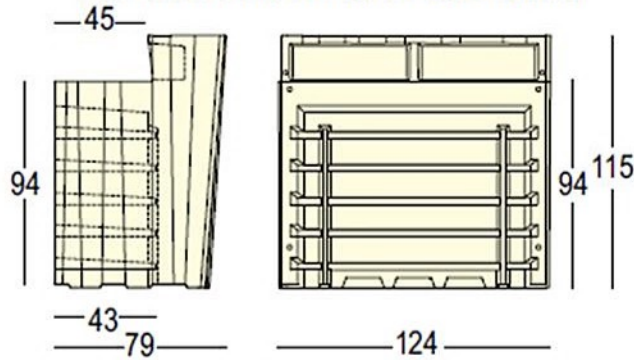

FROZEN
CORNER LIGHT

Art. 8308 | FROZEN DESK LIGHT