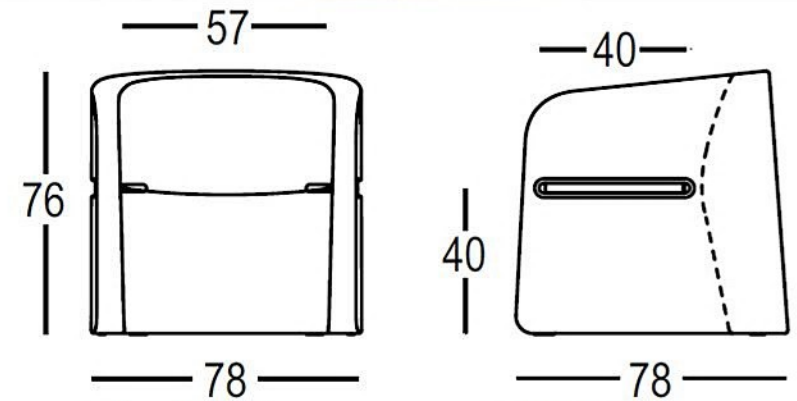

TALEA
CHAIR

BASIC COLOURS

Art. 6264 | TALEA CHAIR

Structure

C2 ☐

Tessuto

Art. 6336 | TALEA CHAIR

Structure

G9 ☐

Tessuto

BASIC COLOURS

Art. 6265 | TALEA CHAIR

Struttura / Structure

C2 ☐

G9 ☐

Wood*

*Intended for use in covered outdoor environments. Do not expose to the elements.

LACCATI

Art. 6564 | TALEA CHAIR

Structure

03 ☐

Tessuto

Art. 6565 | TALEA CHAIR

Struttura / Structure

03 ☐

Tessuto

LACCATI

Art. 6565 | TALEA CHAIR

Struttura / Structure

03 ☐

07 ☐

Wood*

*Intended for use in covered outdoor environments. Do not expose to the elements.