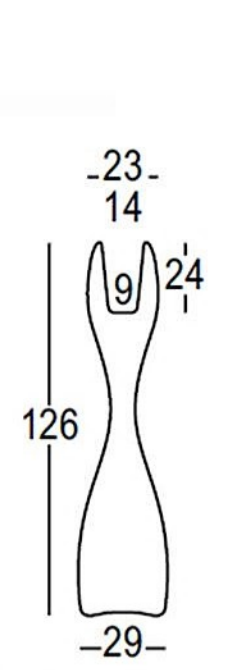

MOAI

MOAI 126