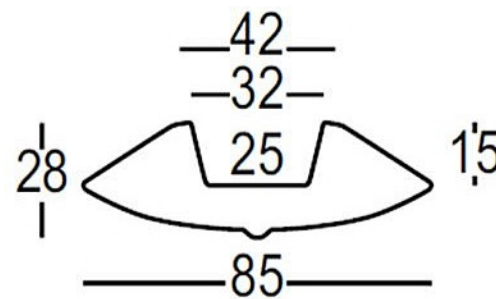

TROTTOLA

TROTTOLA 28