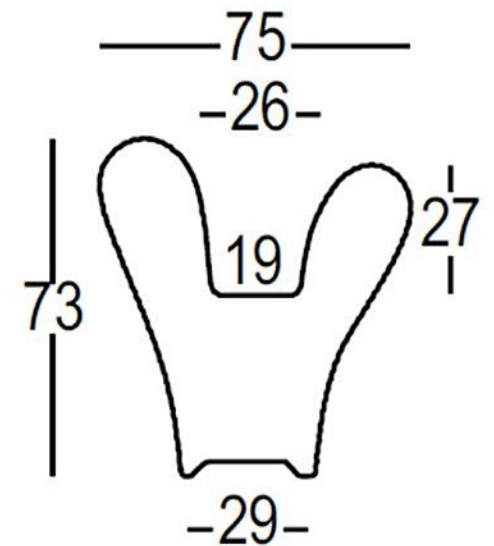

PlasFort
DESIGN

SPACE

BASIC COLOURS

Art. 6247 | SAVING/SPACE/VASE

- A5
- C2
- 86
- 87

Light version

PlasFort
DESIGN

TAMBO