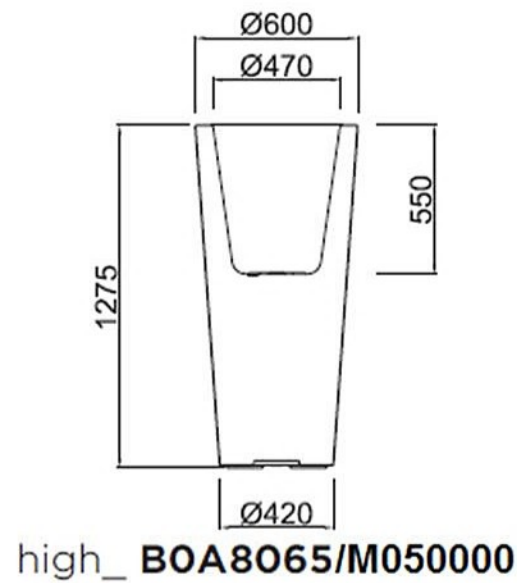

HILO **LIGHT**

Rua das Indústrias, 1145
4785-628 Trofa

www.plasfort.com

TEL 252 409 999