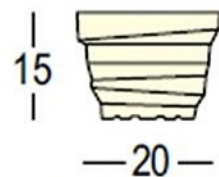

Art. 8548 | MINI REBELOT LIGHT

With Mini LED Kit

Art. 9224 | REBELOT LIGHT