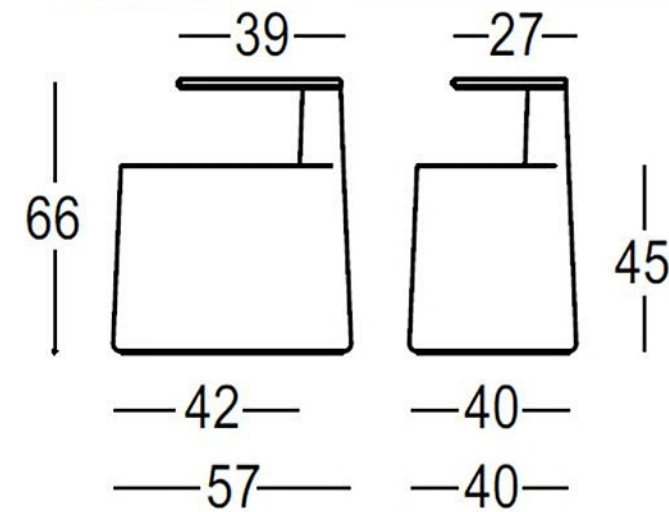

PlasFort
DESIGN

SAT

Art. 6271 | SAT

Structure

C2

C7

G9

TOP

Wood*

*Intended for use in covered outdoor environments. Do not expose to the elements.

TOP

White top

TOP

Black top