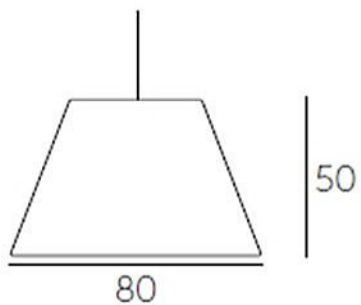

Bln hanging lamp

Materials
polyethylene