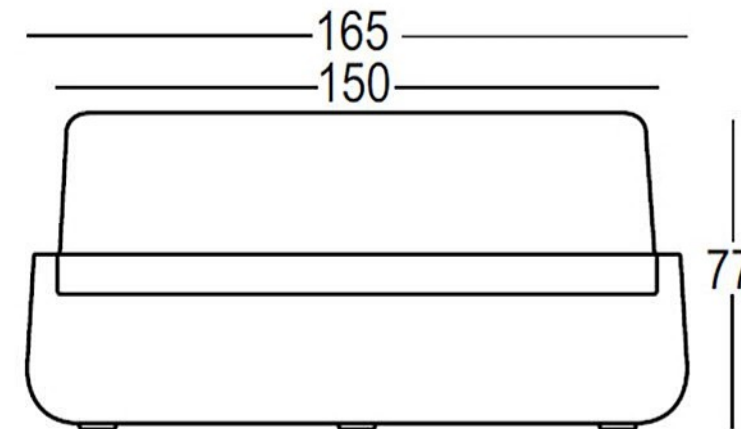

White Mink Brown Heather Grey

Structure

C2

G9

N4

34

Art. 6348 | BOLD SOFA

Light version