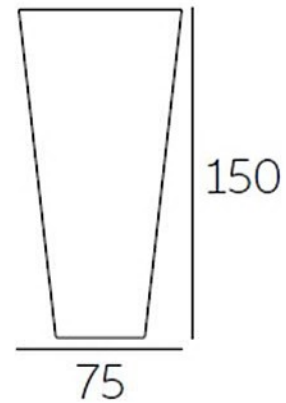

Y-Pot pot

Materials
polyethylene