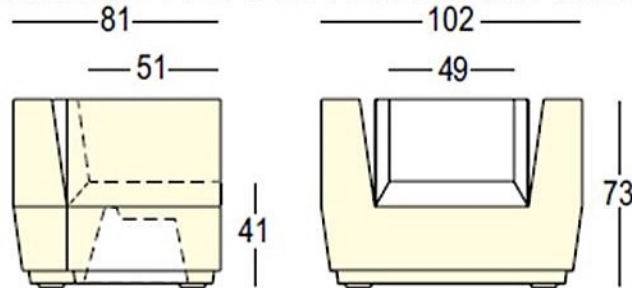

PlasFort
DESIGN

A alta costura em Rotomoldagem...

BIG CUT ARMCHAIR LIGHT
BIG CUT CORNER LIGHT

BIG CUT
MODULE LIGHT

Art. 8279 BIG CUT ARMCHAIR LIGHT

ARMCHAIR

Art. 8281 | BIG CUT CORNER LIGHT

CORNER