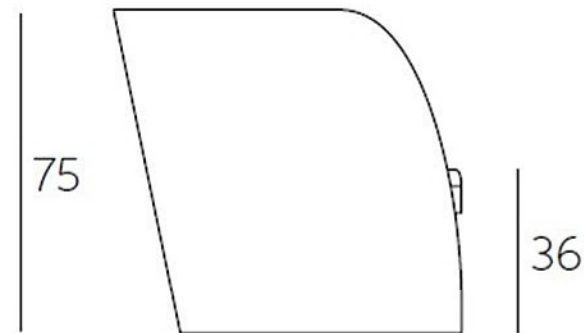

Rap sofa

Materials
polyethylene
soft polyurethane cushion