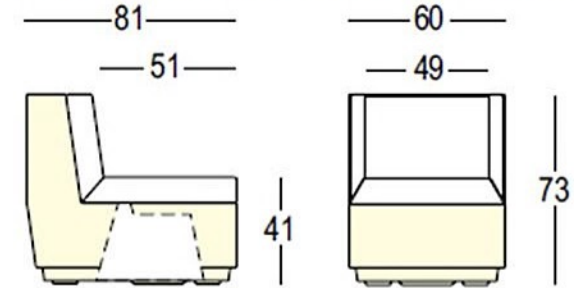

CORNER

Art. 8280 | BIG CUT MODULE LIGHT