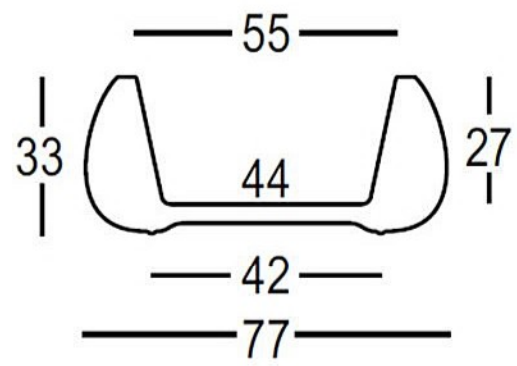

PlasFort
DESIGN

A alta costura em Rotomoldagem...

T BALL

BASIC COLOURS	LACCATI
Art. 6248 | T BALL	Art. 6548 | T BALL
Hard	Hard

C2	03
G9	44
M9	
N2	
N4	
87	

TOP BASIC COLOURS	TOP
Ø 63 - Art. A4261	Ø 63 - Art. A4263
Polyethylene	Wood*

C2	
Only INDOOR	
G9	
M9	
N2	
N4	
87	

*Intended for use in covered outdoor environments. Do not expose to the elements.

STRUCTURE