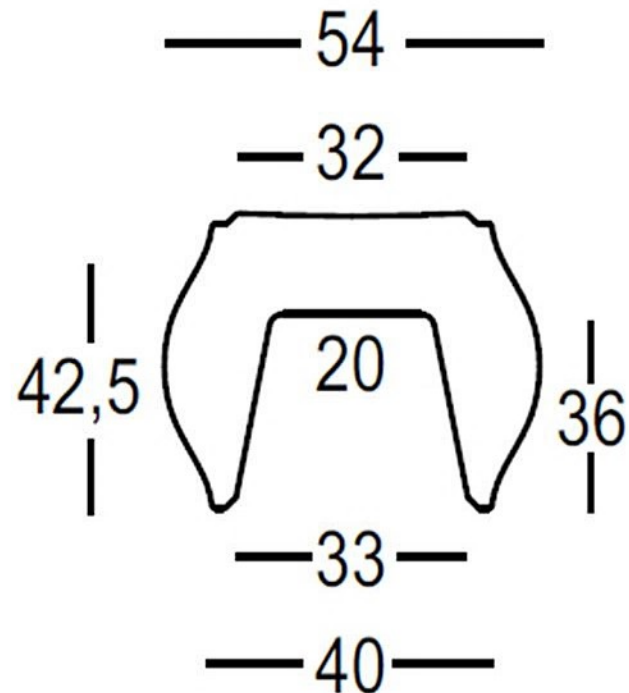

FUZZY STOOL

BASIC COLOURS

Art. 6236 | FUZZY STOOL

B2

C2

C9

69

87

LACCATI

Art. 6536 | FUZZY STOOL

D3

D7

07

METALLIZED

Art. 6836 | FUZZY STOOL

E8