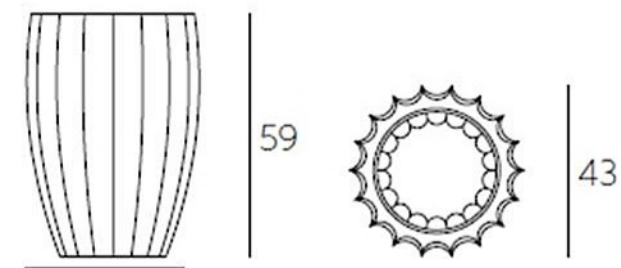

Materials
polyethylene

Star pot