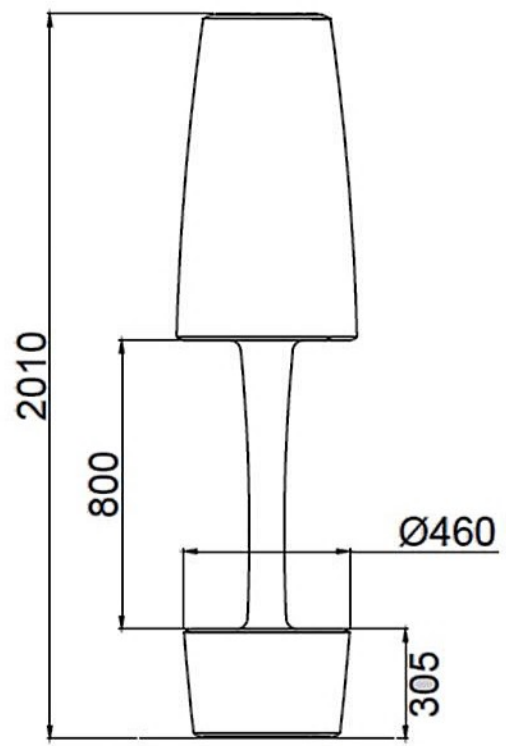

NEUTRAL

GREEN *

ORANGE *

PURPLE *