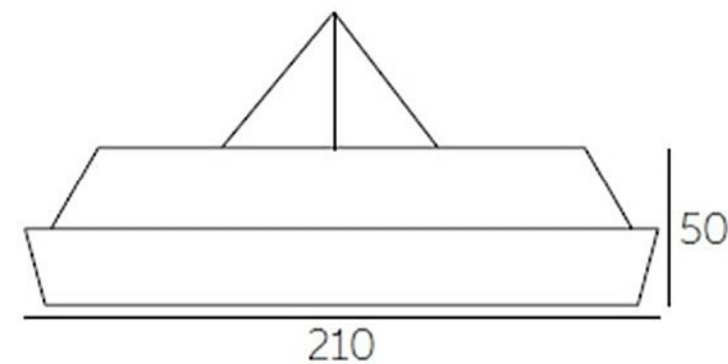

Ufo hanging lamp

Materials
polyethylene