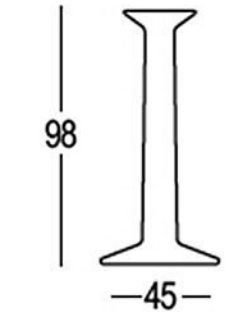

PlasFort
DESIGN

TOOL
STOOL

BASIC COLOURS

Art. 6379 | TOOL STOOL

- C2
- C9
- M9
- 34
- 87

PlasFort
DESIGN

TOOL
TABLE

STRUCTURE